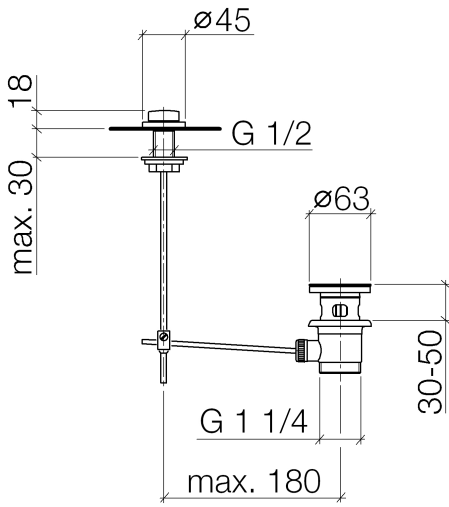

**Basin Waste with knob for deck mounting 1 1/4" - Dark Chrome**

IMO

10 200 970

Fits: IMO, LULU, MADISON, MEM, TARA,  
CL.1, LISSÉ, VAIA, META, CYO

	Dark Chrome	10 200 970-19
	Chrome	10 200 970-00
	Brushed Platinum	10 200 970-06
	Platinum	10 200 970-08
	Durabronze (23kt Gold)	10 200 970-09
	Light Gold	10 200 970-26
	Brushed Light Gold	10 200 970-27
	Brushed Durabronze (23kt Gold)	10 200 970-28
	Matte Black	10 200 970-33
	Brushed Bronze	10 200 970-42
	Brushed Champagne (22kt Gold)	10 200 970-46
	Champagne (22kt Gold)	10 200 970-47
	Brushed Chrome	10 200 970-93
	Brushed Dark Platinum	10 200 970-99

## Basin Waste with knob for deck mounting 1 1/4" - Dark Chrome

---

IMO

10 200 970

Only suitable for basins with an overflow.

10 200 970

10 200 970

Parts for other  
finishes can be found  
here: [Chrome](#)